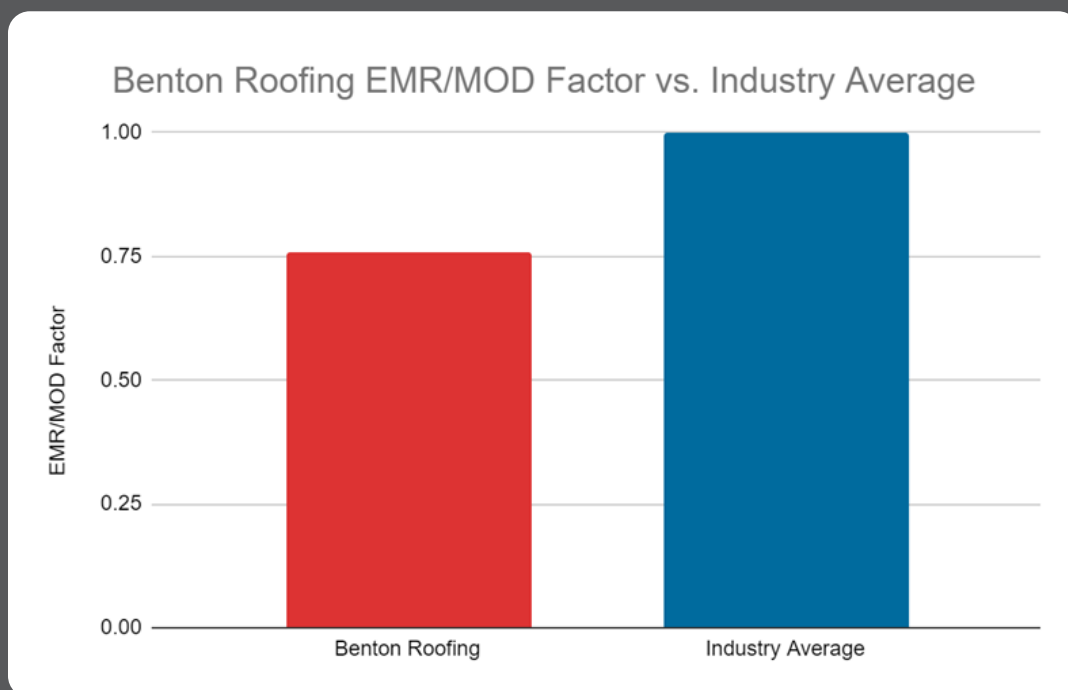

Commercial Roofing Precautions: Keeping Job Sites Safe

BENTONROOFING

Taking Safety Seriously

We believe an effective safety policy begins with a firm program. With the help of OSHA and our local OSHA field offices, Benton Roofing has developed the most complete and comprehensive safety policy in the industry. Our program outlines all aspects of safety relevant to our operations.

Safety Ratings Explained

The average modifier is 1.0 compared to Benton Roofing's average modifier of 0.75. This means we offer 25% lower-than-average Experience Modification Rates (EMR) as demonstrated in Bureau of Labor Statistics incidence reports. EMR ratings that fall below 1.0 illustrate the highest-rated safety standards in the industry.